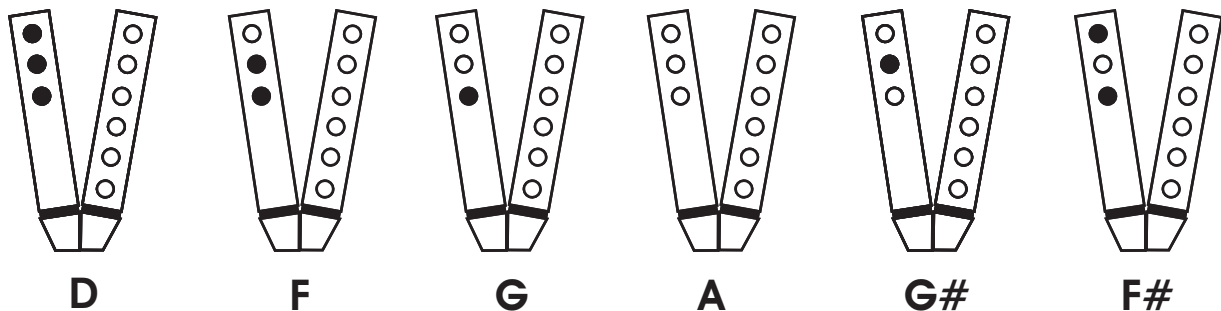

Double Flute Drone Note Options

Double Flutes - Key of "A" minor

Double Flutes - Key of "B" minor

Double Flutes - Key of "C" minor

Double Flutes - Key of "D" minor

Drone Notes Options

Double Flutes - Key of "E" minor

Double Flutes - Key of "F#" minor

Double Flutes - Key of "G" minor