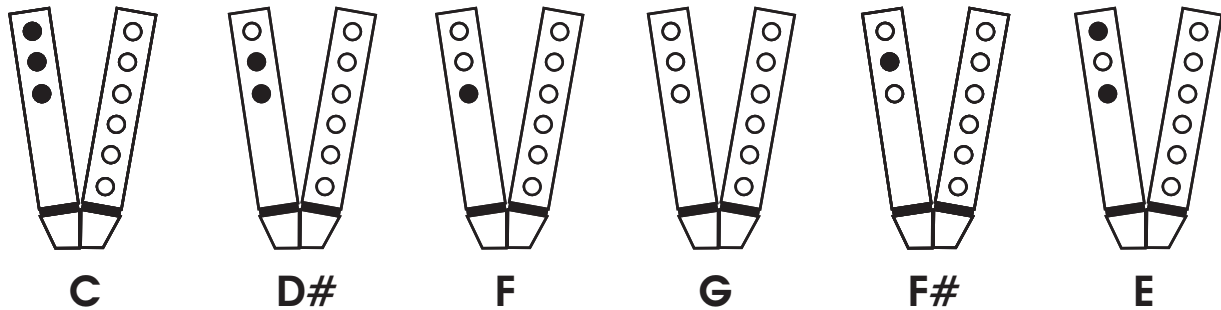

Double Flute Drone Note Options

Double Flutes - Key of "A" minor

Double Flutes - Key of "B" minor

Double Flutes - Key of "C" minor

Double Flutes - Key of "D" minor

Drone Notes Options

Double Flutes - Key of "E" minor

Double Flutes - Key of "F#" minor

Double Flutes - Key of "G" minor