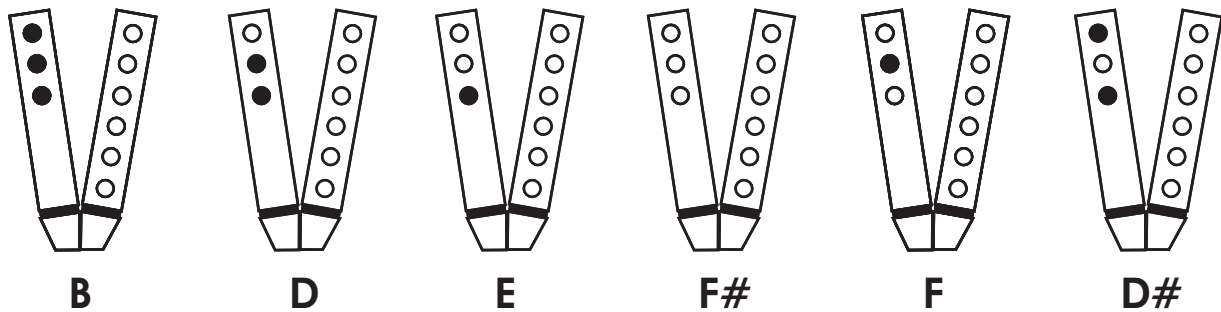

Double Flute Drone Note Options

Double Flutes - Key of "A" minor

Double Flutes - Key of "B" minor

Double Flutes - Key of "C" minor

Double Flutes - Key of "D" minor

Drone Notes Options

Double Flutes - Key of "E" minor

Double Flutes - Key of "F#" minor

Double Flutes - Key of "G" minor