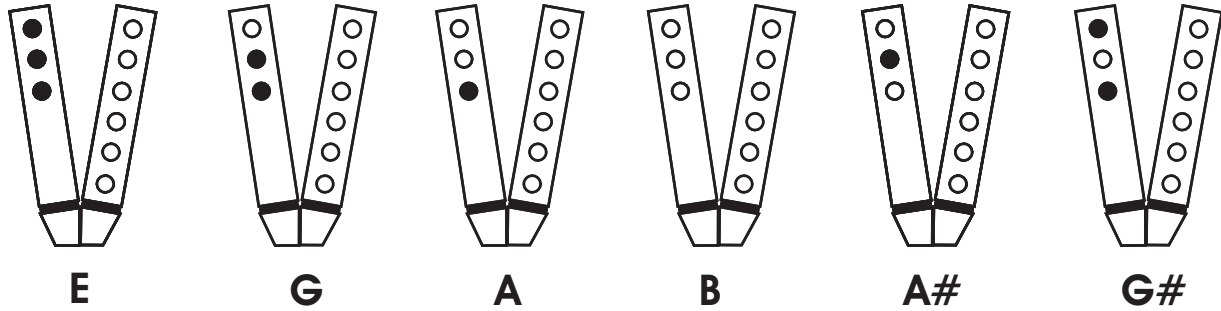

Double Flute Drone Note Options

Double Flutes - Key of "A" minor

Double Flutes - Key of "B" minor

Double Flutes - Key of "C" minor

Double Flutes - Key of "D" minor

Drone Notes Options

Double Flutes - Key of "E" minor

Double Flutes - Key of "F#" minor

Double Flutes - Key of "G" minor