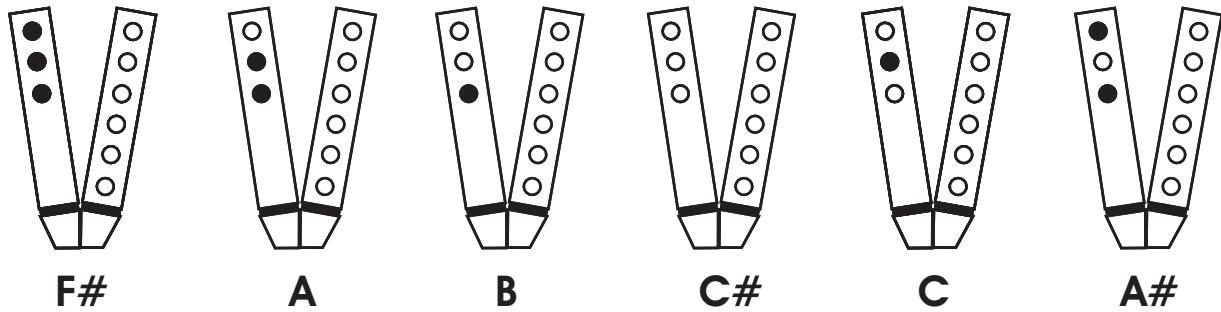

Double Flute Drone Note Options

Double Flutes - Key of "A" minor

Double Flutes - Key of "B" minor

Double Flutes - Key of "C" minor

Double Flutes - Key of "D" minor

Drone Notes Options

Double Flutes - Key of "E" minor

Double Flutes - Key of "F#" minor

Double Flutes - Key of "G" minor