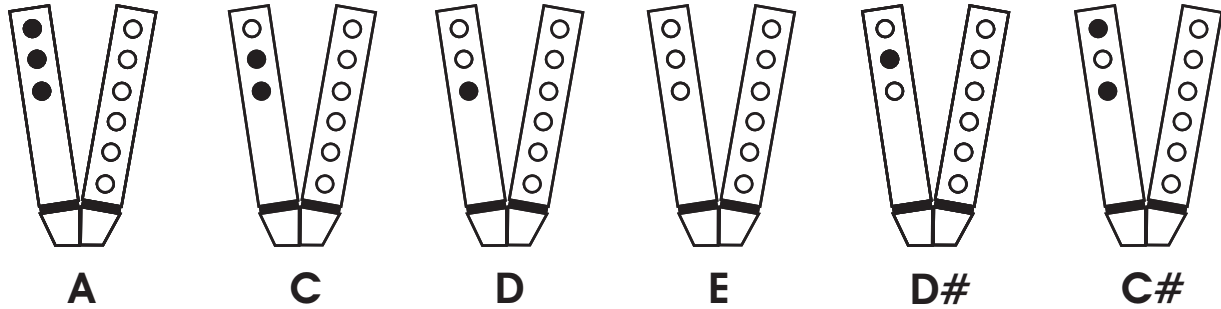

Double Flute Drone Note Options

Double Flutes - Key of "A" minor

Double Flutes - Key of "B" minor

Double Flutes - Key of "C" minor

Double Flutes - Key of "D" minor

Drone Notes Options

Double Flutes - Key of "E" minor

Double Flutes - Key of "F#" minor

Double Flutes - Key of "G" minor